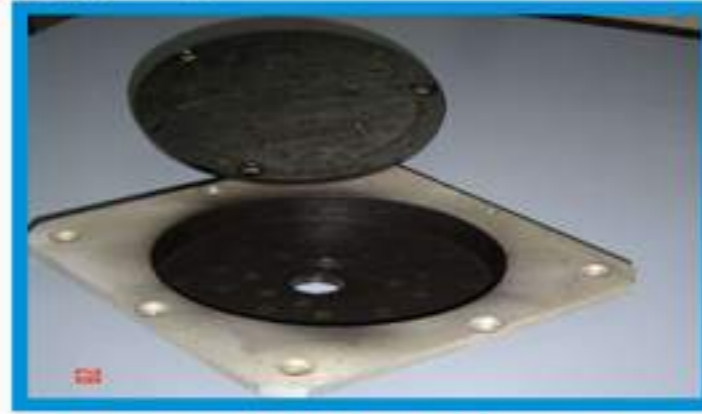

PTFE COATING ON MOULDS